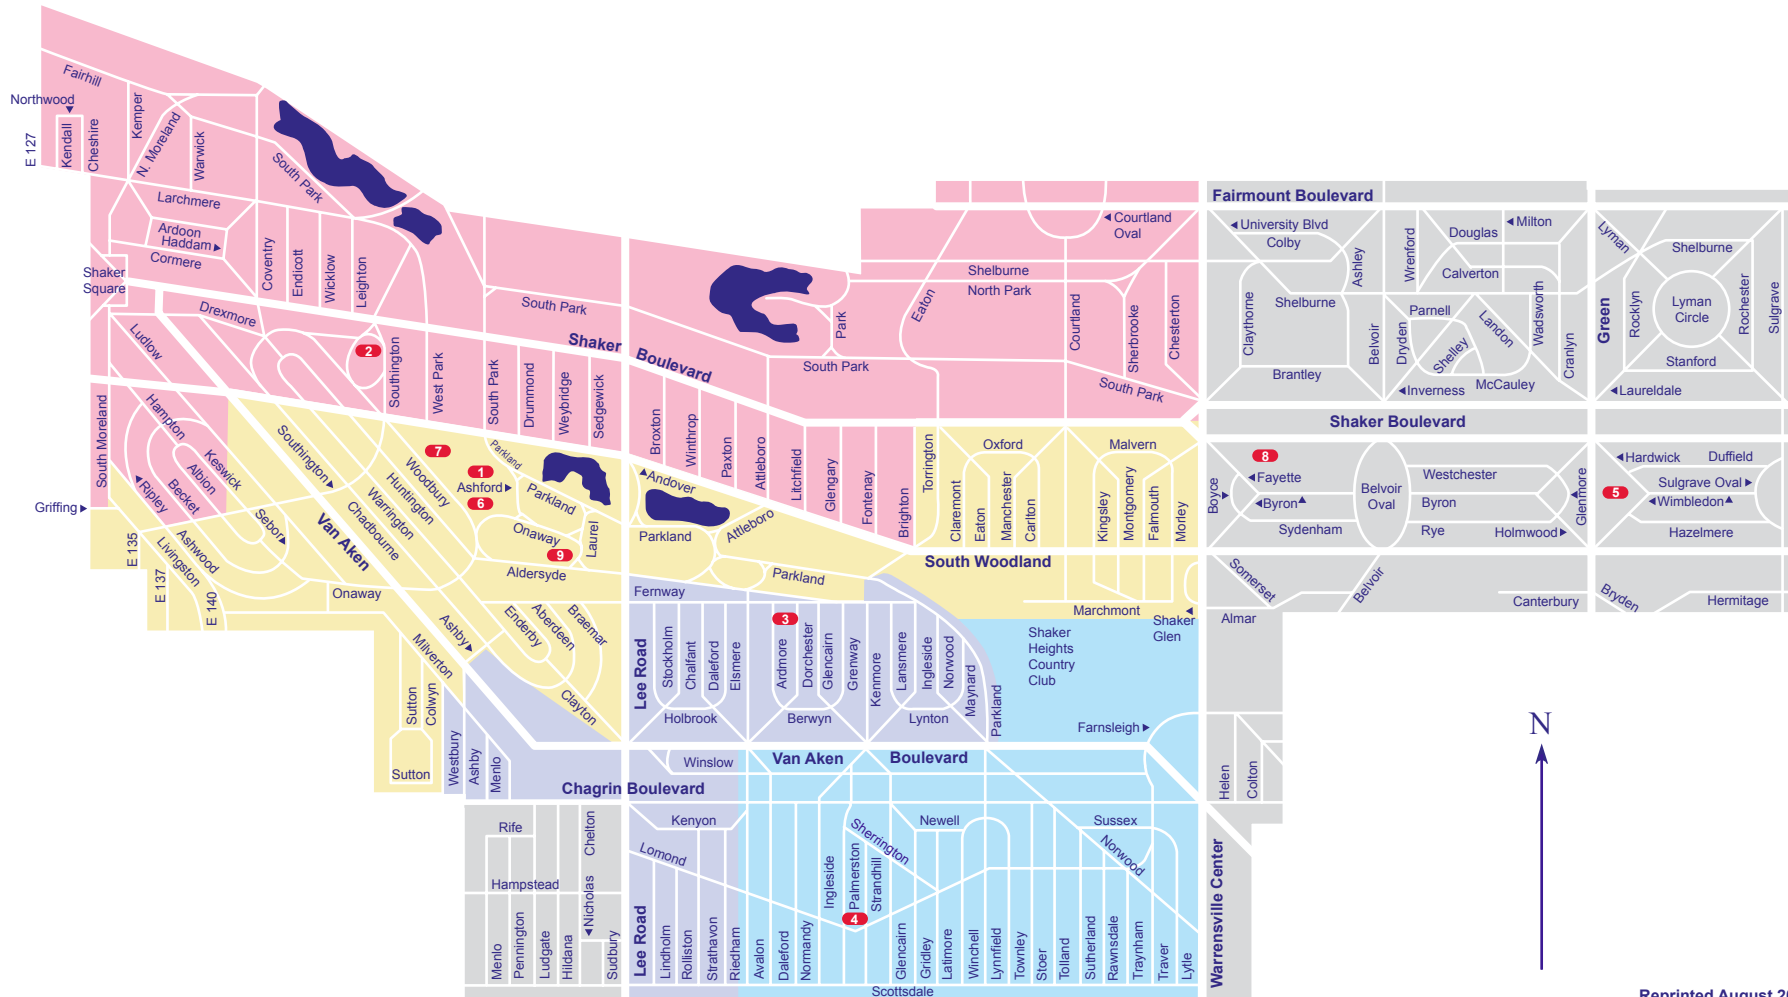

# SHAKER HEIGHTS CITY SCHOOL DISTRICT

[www.shaker.org](http://www.shaker.org)

**1** Shaker Heights City Schools  
15600 Parkland Drive  
Shaker Heights, OH 44120  
216 295-1400

**2** Boulevard Elementary K-4  
14900 Drexmore Road  
Shaker Heights, OH 44120  
216 295-4020

**3** Fernway Elementary K-4  
17420 Fernway Road  
Shaker Heights, OH 44120  
216 295-4040

**4** Lomond Elementary K-4  
17917 Lomond Boulevard  
Shaker Heights, OH 44122  
216 295-4050

**5** Mercer Elementary K-4  
23325 Wimbleton Road  
Shaker Heights, OH 44122  
216 295-4070

# ATTENDANCE ZONES

\*The District will provide transportation for residents of the area bounded by Kenmore, Parkland, and Van Aken who wish to attend Lomond.